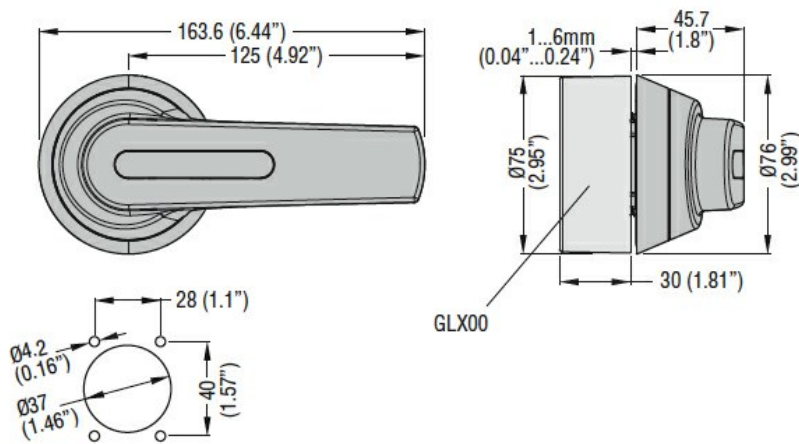

Product designation  
Product type designation

Handle  
GLX6

**Dimensions**

**Certifications and compliance**

Compliance

IEC/EN 60947-1  
IEC/EN 60947-3

Certifications

cULus  
EAC

**ETIM classification**

ETIM 8.0

EC000230 -  
Door coupling  
handle for  
switchgear